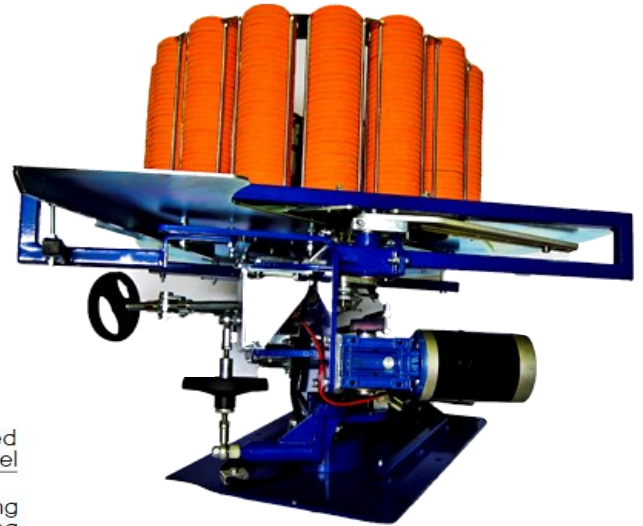

# Signature Series Single & Double ATA

**COMPETITIVE PRICES, TRAP PERFORMANCE AND TARGET CONSISTENCY  
MAKE PROMATIC THE CHOICE FOR TRAP SHOOTERS AROUND THE WORLD**

Our *Signature Series Single & Double ATA* machines are designed to be the finest traps ever built. These traps have all the features you have wanted for years and will be a great addition to your ATA lineup.

- Sixteen column carousel
- Up to 550 target capacity
- Upgraded bearings and linkages for increased durability
- Steel mainframe with blue polyester finish
- Aluminum throwing arm with Polyurethane strip
- Height, tilt, and spring adjustment handles
- Quick and easy change-over from singles to doubles
- Random interrupting timer
- 10 angle settings
- Lifetime warranty on the clutch and one-way bearing; 3 year warranty on all other parts

The *Signature Series Double ATA Wobble* includes all the features of the Double ATA with the addition of a powerful elevation motor for full wobble movement.

## KEY TECHNOLOGY NO WRENCH REQUIRED

*Signature Series* traps include the ability to adjust height, spring tension and tilt without the use of a wrench and can be quickly and easily changed from single to double operation.