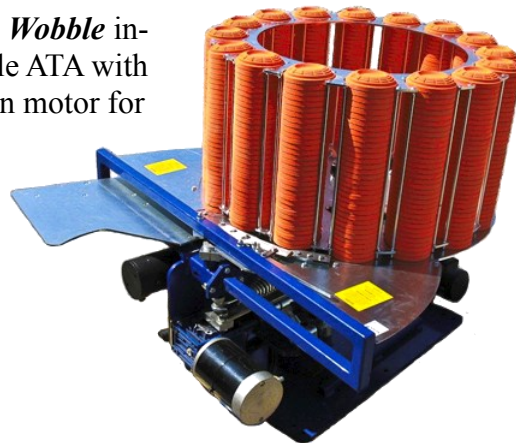

# Signature Series Single & Double ATA

**COMPETITIVE PRICES, TRAP PERFORMANCE AND TARGET CONSISTENCY  
MAKE PROMATIC THE CHOICE FOR TRAP SHOOTERS AROUND THE WORLD**

Our *Signature Series Single & Double ATA* machines are designed to be the finest traps ever built. These traps have all the features you have wanted for years and will be a great addition to your ATA lineup.

- Sixteen column carousel
- Up to 550 target capacity
- Upgraded bearings and linkages for increased durability
- Steel mainframe with blue polyester finish
- Aluminum throwing arm with Polyurethane strip
- Height, tilt, and spring adjustment handles
- Quick and easy change-over from singles to doubles
- Random interrupting timer
- 10 angle settings
- Lifetime warranty on the clutch and one-way bearing; 3 year warranty on all other parts

The *Signature Series Double ATA Wobble* includes all the features of the Double ATA with the addition of a powerful elevation motor for full wobble movement.

## KEY TECHNOLOGY NO WRENCH REQUIRED

*Signature Series* traps include the ability to adjust height, spring tension and tilt without the use of a wrench and can be quickly and easily changed from single to double operation.