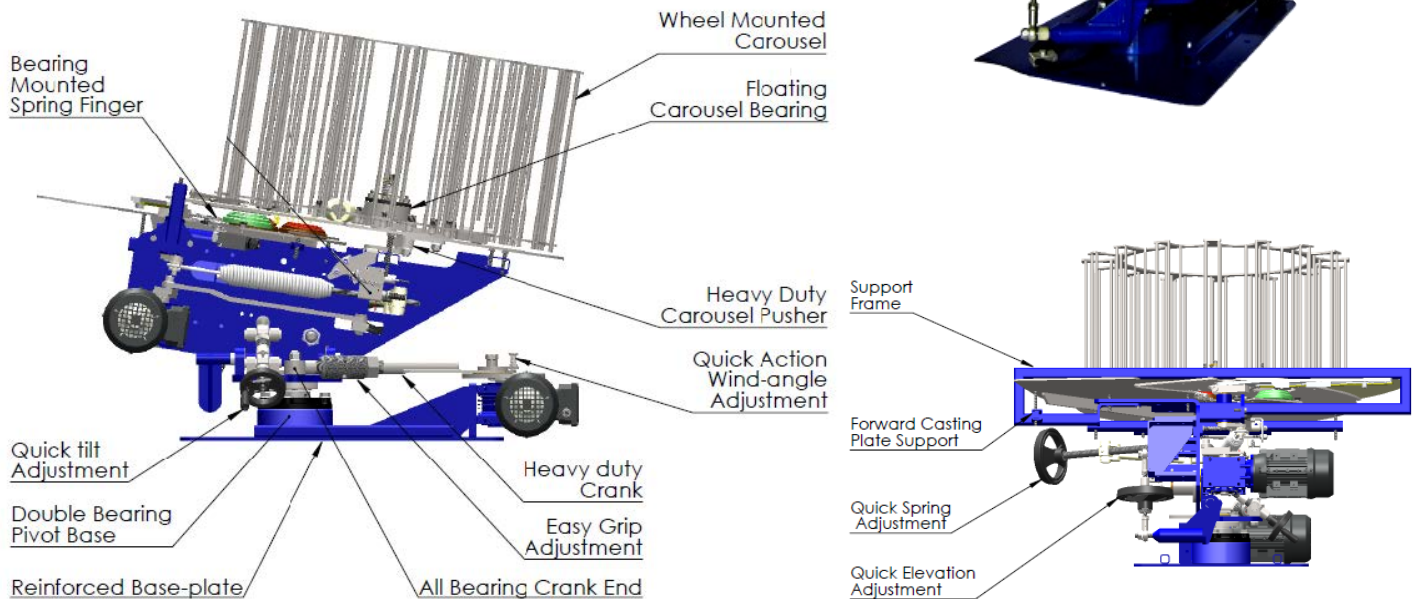

# Signature Series Single & Double ATA

**COMPETITIVE PRICES, TRAP PERFORMANCE AND TARGET CONSISTENCY  
MAKE PROMATIC THE CHOICE FOR TRAP SHOOTERS AROUND THE WORLD**

Our *Signature Series Single & Double ATA* machines are designed to be the finest traps ever built. These traps have all the features you have wanted for years and will be a great addition to your ATA lineup.

- Sixteen column carousel
- Up to 550 target capacity
- Upgraded bearings and linkages for increased durability
- Steel mainframe with blue polyester finish
- Aluminum throwing arm with Polyurethane strip
- Height, tilt, and spring adjustment handles
- Quick and easy change-over from singles to doubles
- Random interrupting timer
- 10 angle settings
- Lifetime warranty on the clutch and one-way bearing; 3 year warranty on all other parts

The *Signature Series Double ATA Wobble* includes all the features of the Double ATA with the addition of a powerful elevation motor for full wobble movement.

## KEY TECHNOLOGY NO WRENCH REQUIRED

*Signature Series* traps include the ability to adjust height, spring tension and tilt without the use of a wrench and can be quickly and easily changed from single to double operation.