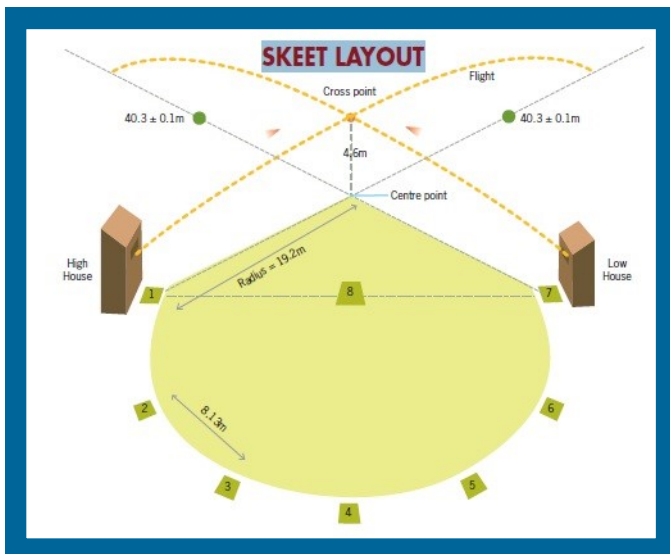

HINTS AND TIPS CONTROLLERS

Say goodbye to trailing wires and allow for quick course changes. High efficiency units allow for wire-less use of any Promatic launcher. Add a target counting system to ensure you get paid for every target thrown. We offer Claymate Wi-Card systems for every shooting discipline.

PROMATIC, INC.

WWW.PROMATIC.BIZ

FOR A DEALER NEAR YOU CALL

1-888-767-2529