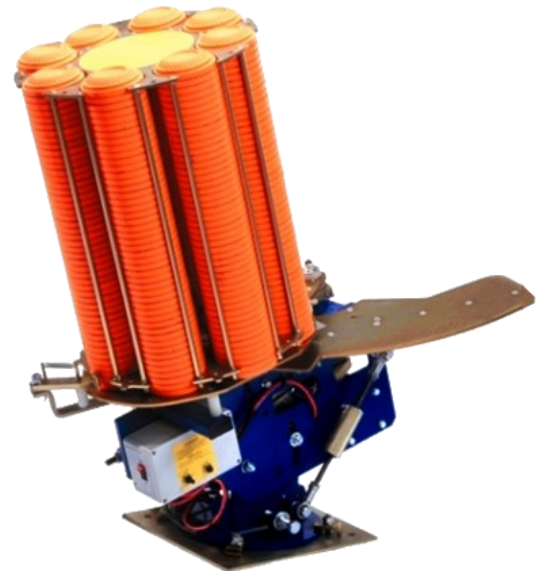

Matrix Skeet / Pro Skeet

OUR RANGE OF SKEET MACHINES IS ONE OF THE LARGEST AVAILABLE IN THE USA AND COVERS SMALL CLUB TO LARGE-CAPACITY COMMERCIAL OPERATIONS

MATRIX SKEET — With high reliability, low cost, a precision circular base for angle setting and an adjustable tilt mechanism for level clay flight, the Promatic Matrix Skeet is the ideal set for small clubs and practice use. The trap is supplied with a complete set of release cables.

- Set of 2 - 300 or 400 clay capacity
- 6 or 8 column carousel
- Circular base for angle setting
- Turnbuckle for height setting
- Trap-tilting mechanism to ensure level clay flight
- Includes 110v Transformer for electrical hook-up or can be operated from a 12v battery
- Lifetime warranty on the clutch and one-way bearing; 3 year warranty on all other parts

PRO SKEET — Our Pro Skeet is designed to withstand the rigors of regular use, while providing all the necessary features required for competitions. Each machine is supplied with a circular base, including a tilt mechanism and a turnbuckle for fine tuning the height adjustment. Instantaneous firing and our clay locator ensures complete accuracy of targets in flight.

- Circular base for angle setting
- Turnbuckle for height setting
- Trap-tilting mechanism to ensure level clay flight
- Includes AGM battery and Tender
- Optional solenoid for ISSF qualification
- 400 clay capacity, 8 column carousel
- Lifetime warranty on the clutch and one-way bearing; 3 year warranty on all other parts