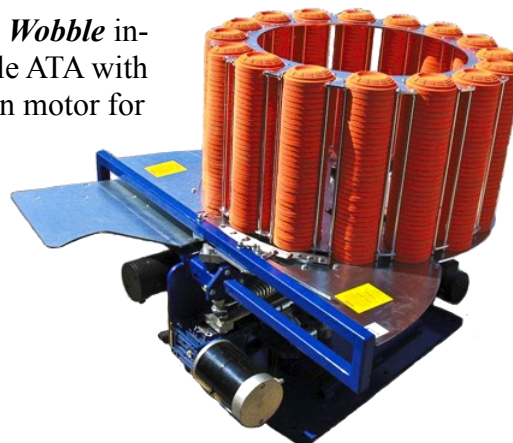

# Signature Series Double ATA

**COMPETITIVE PRICES, TRAP PERFORMANCE AND TARGET CONSISTENCY  
MAKE PROMATIC THE CHOICE FOR TRAP SHOOTERS AROUND THE WORLD**

Our *Signature Series Double ATA* machines are designed to be the finest traps ever built. These traps have all the features you have wanted for years and will be a great addition to your ATA lineup.

- Sixteen column carousel
- Up to 550 target capacity
- Upgraded bearings and linkages for increased durability
- Steel mainframe with blue polyester finish
- Aluminum throwing arm with Polyurethane strip
- Height, tilt, and spring adjustment handles
- Quick and easy change-over from singles to doubles
- Random interrupting timer
- 10 angle settings
- Lifetime warranty on the clutch and one-way bearing; 3 year warranty on all other parts

The *Signature Series Double ATA Wobble* includes all the features of the Double ATA with the addition of a powerful elevation motor for full wobble movement.

## KEY TECHNOLOGY NO WRENCH REQUIRED

*Signature Series* traps include the ability to adjust height, spring tension and tilt without the use of a wrench and can be quickly and easily changed from single to double operation.