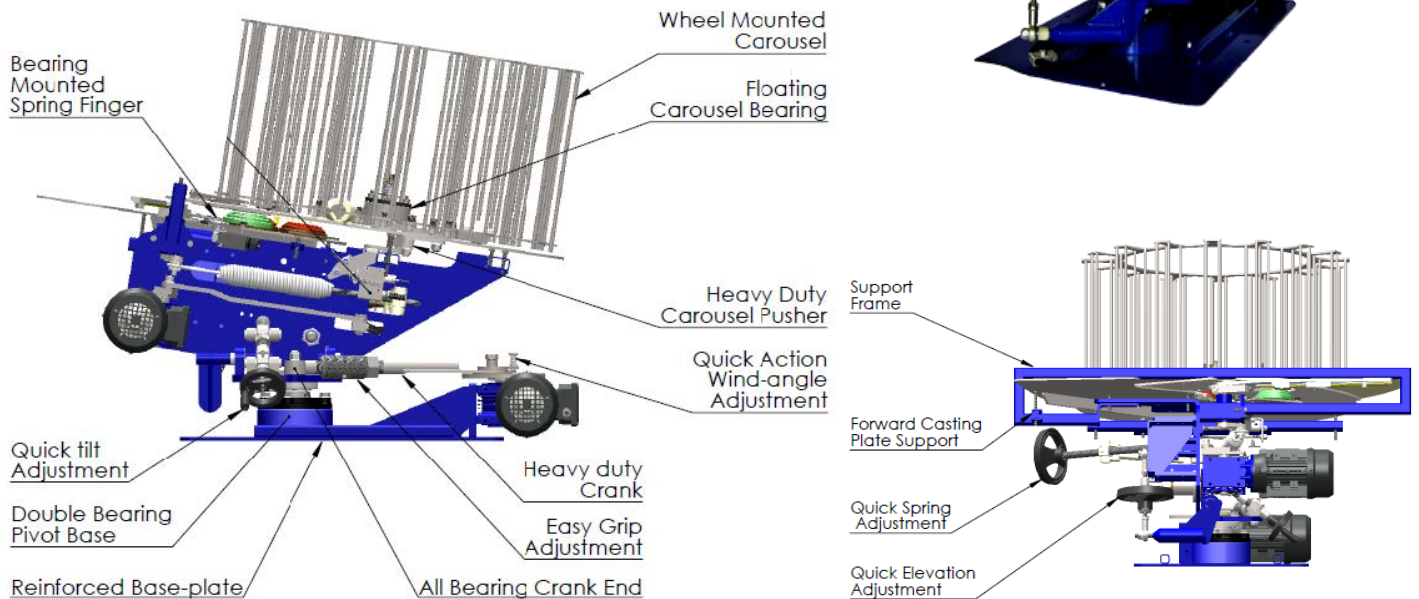

# Signature Series Double ATA

**COMPETITIVE PRICES, TRAP PERFORMANCE AND TARGET CONSISTENCY  
MAKE PROMATIC THE CHOICE FOR TRAP SHOOTERS AROUND THE WORLD**

Our *Signature Series Double ATA* machines are designed to be the finest traps ever built. These traps have all the features you have wanted for years and will be a great addition to your ATA lineup.

- Sixteen column carousel
- Up to 550 target capacity
- Upgraded bearings and linkages for increased durability
- Steel mainframe with blue polyester finish
- Aluminum throwing arm with Polyurethane strip
- Height, tilt, and spring adjustment handles
- Quick and easy change-over from singles to doubles
- Random interrupting timer
- 10 angle settings
- Lifetime warranty on the clutch and one-way bearing; 3 year warranty on all other parts

The *Signature Series Double ATA Wobble* includes all the features of the Double ATA with the addition of a powerful elevation motor for full wobble movement.

## KEY TECHNOLOGY NO WRENCH REQUIRED

*Signature Series* traps include the ability to adjust height, spring tension and tilt without the use of a wrench and can be quickly and easily changed from single to double operation.