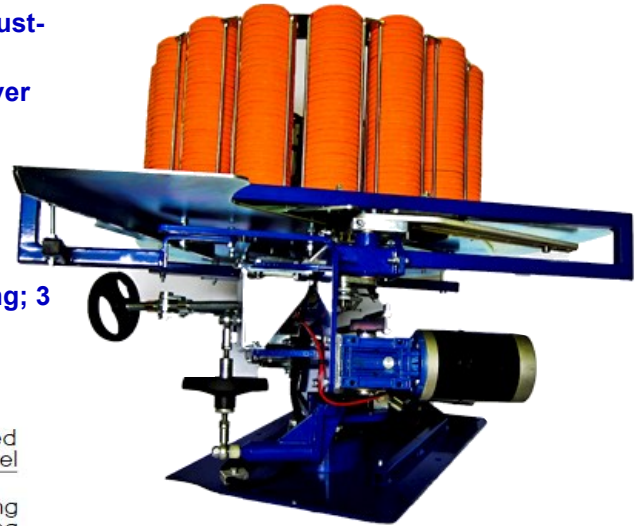

# Signature Series Double ATA

**COMPETITIVE PRICES, TRAP PERFORMANCE AND TARGET CONSISTENCY  
MAKE PROMATIC THE CHOICE FOR TRAP SHOOTERS AROUND THE WORLD**

Our *Signature Series Double ATA* machines are designed to be the finest traps ever built. These traps have all the features you have wanted for years and will be a great addition to your ATA lineup.

- Sixteen column carousel
- Up to 550 target capacity
- Upgraded bearings and linkages for increased durability
- Steel mainframe with blue polyester finish
- Aluminum throwing arm with Polyurethane strip
- Height, tilt, and spring adjustment handles
- Quick and easy change-over from singles to doubles
- Random interrupting timer
- 10 angle settings
- Lifetime warranty on the clutch and one-way bearing; 3 year warranty on all other parts

The *Signature Series Double ATA Wobble* includes all the features of the Double ATA with the addition of a powerful elevation motor for full wobble movement.

## KEY TECHNOLOGY NO WRENCH REQUIRED

*Signature Series* traps include the ability to adjust height, spring tension and tilt without the use of a wrench and can be quickly and easily changed from single to double operation.