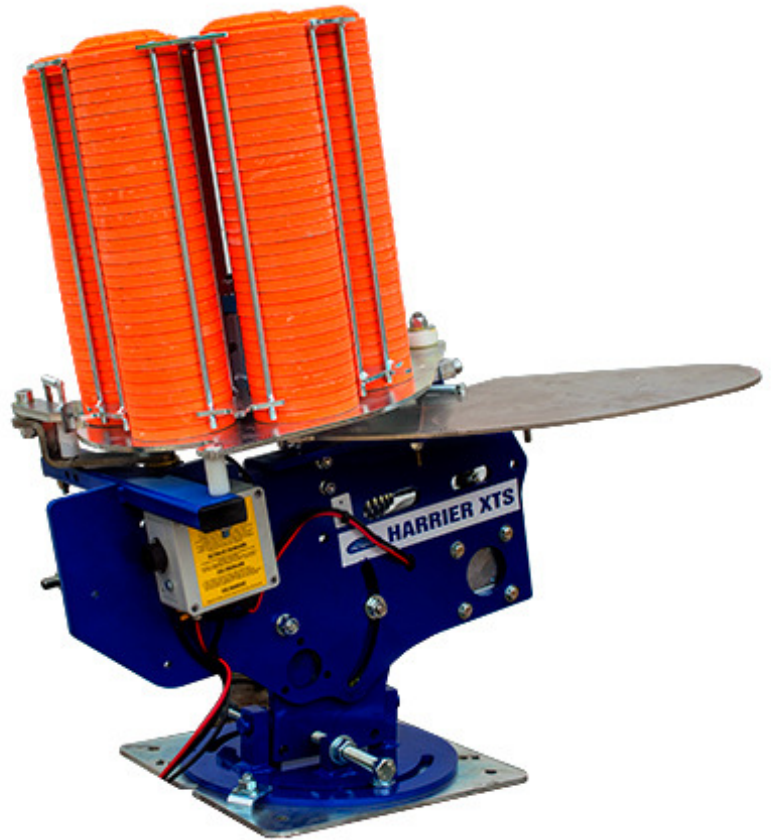

The Harrier has a simple and robust design with a host of features including a 200 clay carousel - enough capacity to use in competitive shoots. Three, four, and even five people can shoot a 30 target competition without needing to refill.

The Harrier XTS includes the Promatic Tilt & Turn Base adding the ability to adjust vertical height to 70 degrees and side to side tilt to extreme positions. This trap is available in standard or midi.

KEY TECHNOLOGY

THROWING STRIP

Our throwing strip is perfectly positioned to maximize contact with the target. Couple this with the unique polymer material used for the strip and you impart maximum spin onto the target, while minimizing the risk of cracking it. That is why our targets fly further, faster and truer, giving consistent target performance for competition use.

- Holds 200 clays
- 1.5 second re-cocking time
- Throws up to 75 yards
- Powered by 12 volt battery
- Proven "Knife Edge" system
- Standard or Midi with simple change of the carousel
- 162 ft cable with quality release switch
- Steel mainframe with hard blue polyester finish
- Durable electrical control box with simple toggle switch for on/off
- Lifetime warranty on one-way bearing; 3 year warranty on all other parts