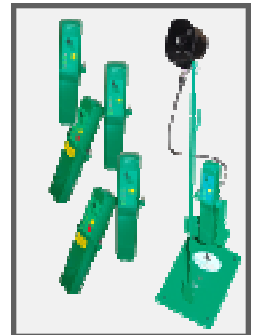

Wireless Canterbury

PROMATIC, INC.
WWW.PROMATIC.BIZ

FOR A DEALER NEAR YOU CALL
1-888-767-2529