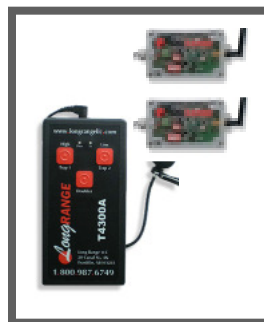

Promatic Single Trap Wireless

The *Claymate Wireless ATA Trap Kit* provides complete operation of ATA traps. The unit turns oscillation on/off (bypassing automatic shutoff) and controls horizontal inching when the trap is in a stationary position. Transmitter, Receiver with 6' Cable and 7 pin ATA/DTL plug. Includes Receiver Stand. Waterproof.

The *Claymate Wireless Two Trap Sporting and Skeet Kits* operate 2 traps to a 200+ yard range. "Double" button allows for immediate simultaneous release of both traps. The set includes a commercial-quality transmitter and receivers with duraplugs. The Sporting kit includes a stand for each receiver. Meets FCC standards. Re-program with a magnet instead of dip switches. Waterproof. **A 3 trap kit is also available.**

Promatic Two Trap Wireless

Long Range Two Trap Wireless

The *Long Range Two Trap Wireless 4300 System* operates two traps to give singles, reports or true pairs. With 127 channels to choose from, the receivers can be used on adjacent stations with no interference. Instant on and transmit with 30,000 operations on single battery. 200+ yards. Includes T4300A transmitter, 2 R4300 receivers and duraplugs.

The *Long Range T-4300 Voice Release System* integrates voice circuitry onto the T4300A. The unit controls two traps to give singles or true pairs. Unhook the microphone and the unit reverts back to a regular T4300A. Includes lapel microphone, T4300AV transmitter, R4300 receiver