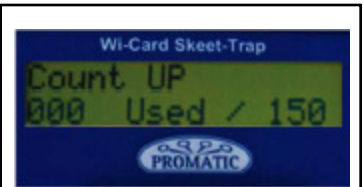

COUNT UP TARGETS USED AND CHARGE AT THE END OF THE DAY