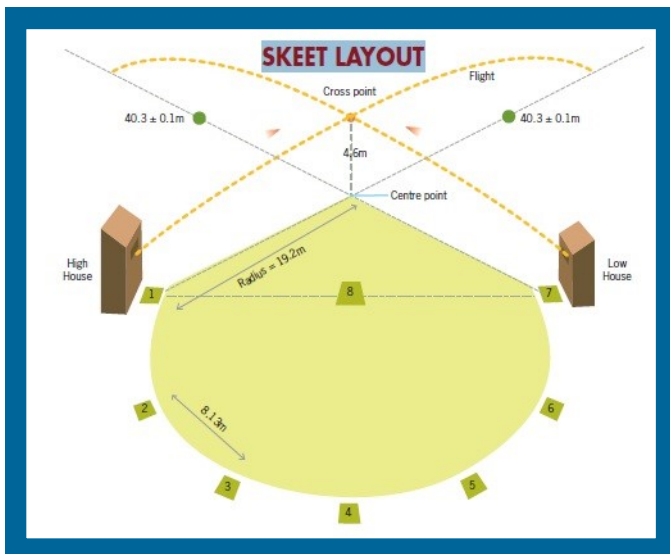

HINTS AND TIPS CONTROLLERS

Say goodbye to trailing wires and allow for quick course changes. High efficiency units allow for wire-less use of any Promatic launcher. Add a target counting system to ensure you get paid for every target thrown. We offer Claymate Wi-Card and Long Range Target Key systems for every shooting discipline.

PROMATIC, INC.

WWW.PROMATIC.BIZ

FOR A DEALER NEAR YOU CALL

1-888-767-2529