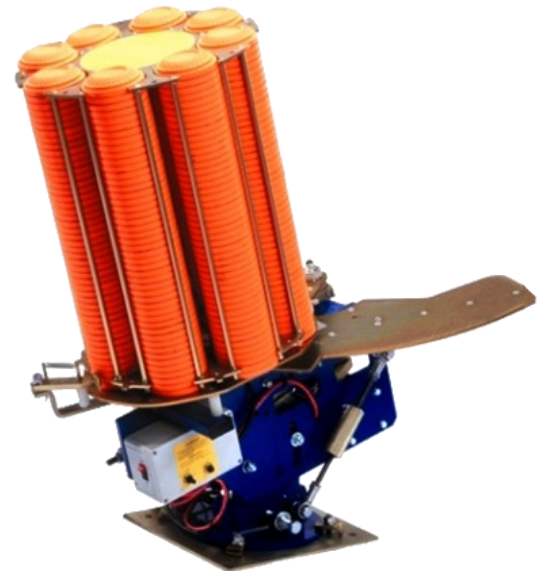

# Matrix Skeet / Pro Skeet

**OUR RANGE OF SKEET MACHINES IS ONE OF THE LARGEST AVAILABLE IN THE USA AND COVERS SMALL CLUB TO LARGE-CAPACITY COMMERCIAL OPERATIONS**

**MATRIX SKEET** — With high reliability, low cost, a precision circular base for angle setting and an adjustable tilt mechanism for level clay flight, the Promatic Matrix Skeet is the ideal set for small clubs and practice use. The trap is supplied with a complete set of release cables.

- Set of 2 - 300 clay capacity
- 6 column carousel
- Circular base for angle setting
- Turnbuckle for height setting
- Trap-tilting mechanism to ensure level clay flight
- Includes 110v Transformer for electrical hook-up or can be operated from a 12v battery
- Lifetime warranty on the clutch and one-way bearing; 3 year warranty on all other parts

**PRO SKEET** — Our Pro Skeet is designed to withstand the rigors of regular use, while providing all the necessary features required for competitions. Each machine is supplied with a circular base, including a tilt mechanism and a turnbuckle for fine tuning the height adjustment. A Solenoid release provides instantaneous firing and our clay locator ensures complete accuracy of targets in flight.

- Circular base for angle setting
- Turnbuckle for height setting
- Trap-tilting mechanism to ensure level clay flight
- Includes 110v Transformer for electrical hook-up or can be operated from a 12v battery
- Solenoid release for instantaneous firing
- 400 clay capacity, 8 column carousel
- Lifetime warranty on the clutch and one-way bearing; 3 year warranty on all other parts